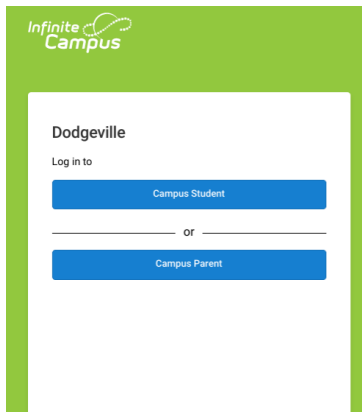

## Student Login for Infinite Campus

1. Go to the [Dodgeville School District Website](#).
2. Scroll down all the way to the bottom of the page.

3. Click on the hat that says family underneath.

4. Click on "Campus Student"

5. Student login is Username is their graduation year, first three letters of their first name, first three letters of their last name @draschools.org. Example if you are in 8th grade and your name was John Smith it would be 25johsmi@draschools.org
6. Password is dsd 5 numbers with an exclamation point at the end. Example would be:dsd12345!
7. Once in Infinite Campus you will have access to the following: