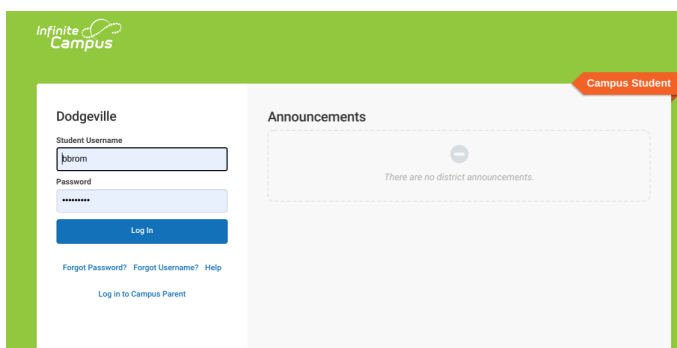

## Student Login for Infinite Campus

1. Go to the [Dodgeville School District Website](#).
2. Scroll down all the way to the bottom of the page.

3. Click on the hat that says family underneath.

4. Click on "Campus Student"

5. Student login is Username is their graduation year, first three letters of their first name, first three letters of their last name @draschools.org. Example if you are in 8th grade and your name was John Smith it would be 25johsmi@draschools.org
6. Password is dsd 5 numbers with an exclamation point at the end. Example would be:dsd12345!
7. Once in Infinite Campus you will have access to the following: