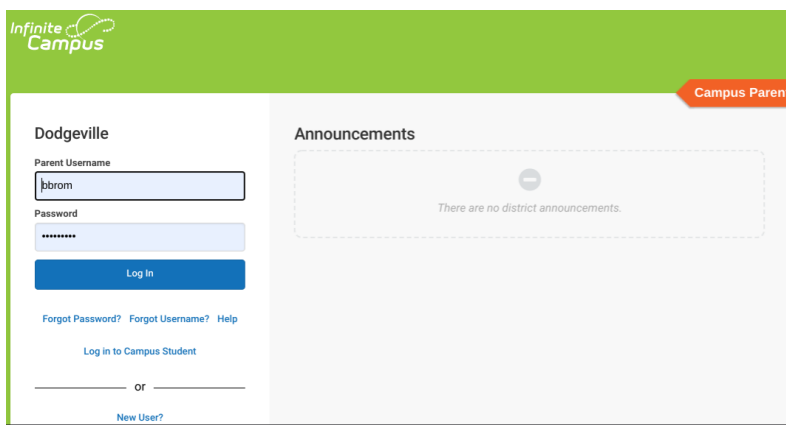

Parent Login for Infinite Campus

Infinite Campus as a parent you are able to see information that pertains to your student(s). Some of the information that is available are their Grades(6-12), Attendance(4K-12), classroom teacher (4K-4), class schedule (5-12), Food Service(account balance for school lunch), Fees (4K-12), Family Information(4K-12), Health(4K-12), Important Dates(4K-12), Online Registration(4K-12).

1. Go to the [Dodgeville School District Website](#).
2. Scroll down all the way to the bottom of the page.

3. Click on the hat that says family underneath.

4. Click on "Campus Parent"

5. If you know your personal username and password proceed to login.